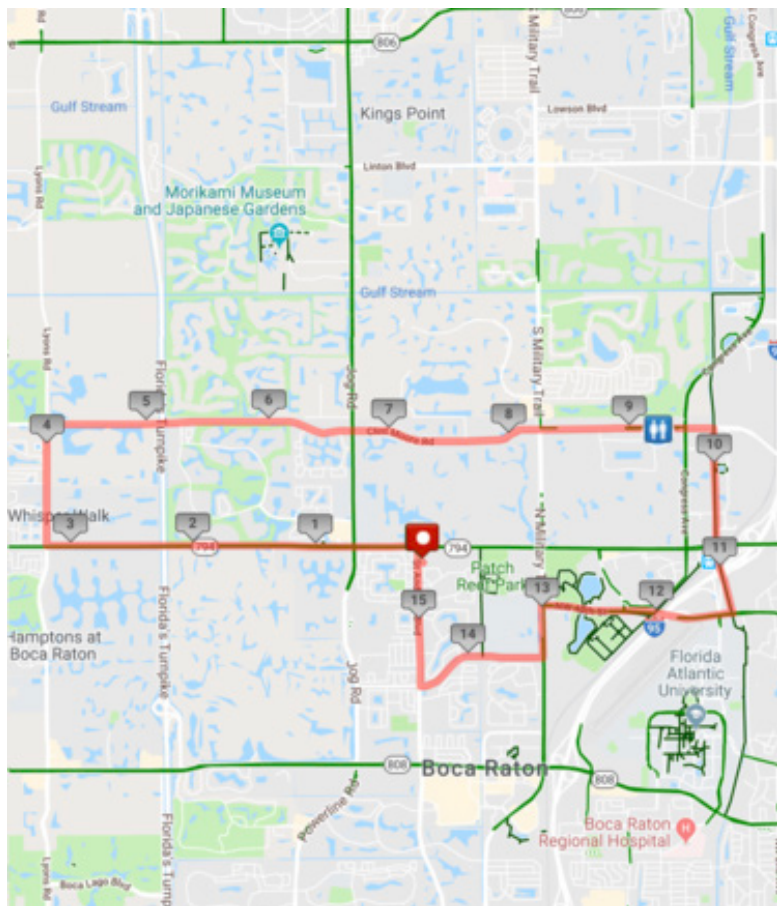

15 MILE ROUTE

Ride4Orphans Help Line:
561-404-7358

15 MILE ROUTE

- 0.1 mi Turn Right on St. Andrews Blvd.
- 0.2 mi Turn Left on Yamato Rd.
- 3.2 mi Turn Right on Lyons Rd.
- 4.1 mi Turn Right on Clint Moore Rd.
- 9.5 mi Rest Stop at Shotkam lot (at E Rogers Cir.)
- 9.62 mi Turn Right on El Rio Trail
- 11.3 mi Turn Right on NE 40th St. / NE Spanish River Blvd.
- 12.9 mi Turn Left on Military Trail
- 13.3 mi Turn Right on Potomac Rd.
- 14.4 mi Turn Right on S. Andrews Blvd.
- 15.4 mi Finish at Spanish River Church

Ride4Orphans Help Line:
561-404-7358