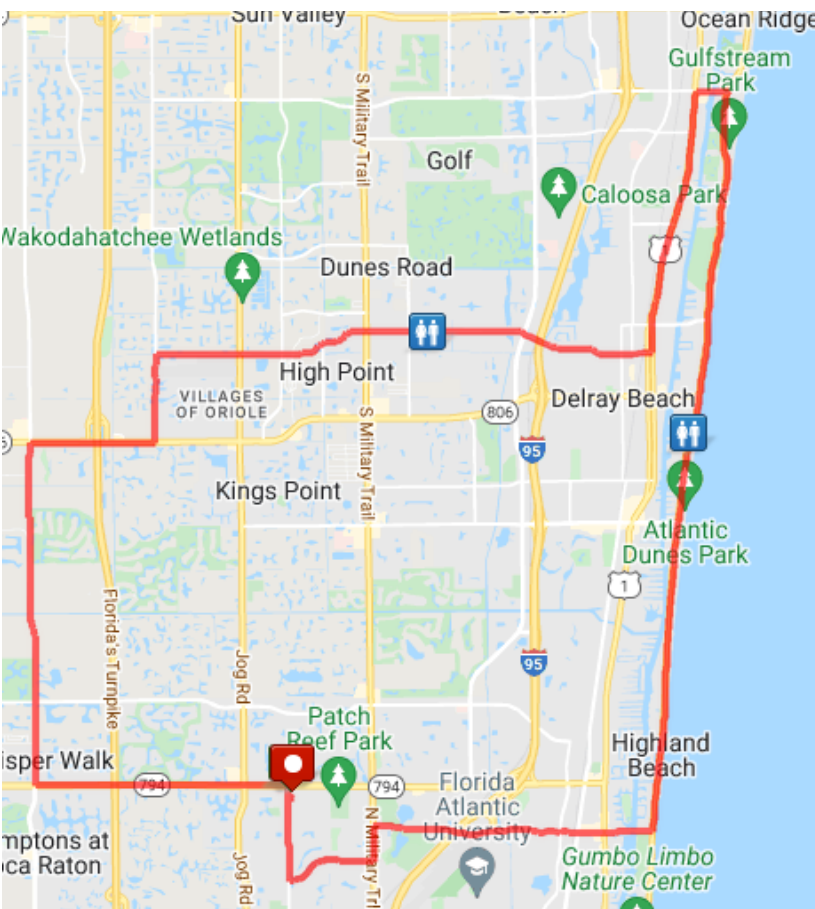

34 MILE ROUTE

FOR ROADSIDE HELP TEXT:
(561) 373-6762

34 MILE ROUTE

- 0.1 mi Turn Right on St. Andrews Blvd.
- 0.2 mi Turn Left on Yamato Rd.
- 3.2 mi Turn Right on Lyons Rd.
- 7.4 mi Turn Right on W. Atlantic Ave.
- 8.8 mi Turn Left on Hagen Ranch Rd.
- 9.9 mi Turn Right on Lake Ida Rd.
- 13.3 mi Rest Stop at West Park Baptist Church
- 16.1 mi Turn Left on US 1 / NE 6th Ave.
- 19.3 mi Turn Right on Woolbright Rd.
- 19.6 mi Turn Right on A1A
- 23.8 mi Rest Stop at Anchor Park
- 28.5 mi Turn Right on NE 40th St. / NE Spanish River Blvd.
- 31.9 mi Turn Left on Military Trail
- 32.4 mi Turn Right on Potomac Rd.
- 33.5 mi Turn Right on S. Andrews Blvd.
- 34.5 mi Finish at Spanish River Church

FOR ROADSIDE HELP TEXT:
(561) 373-6762