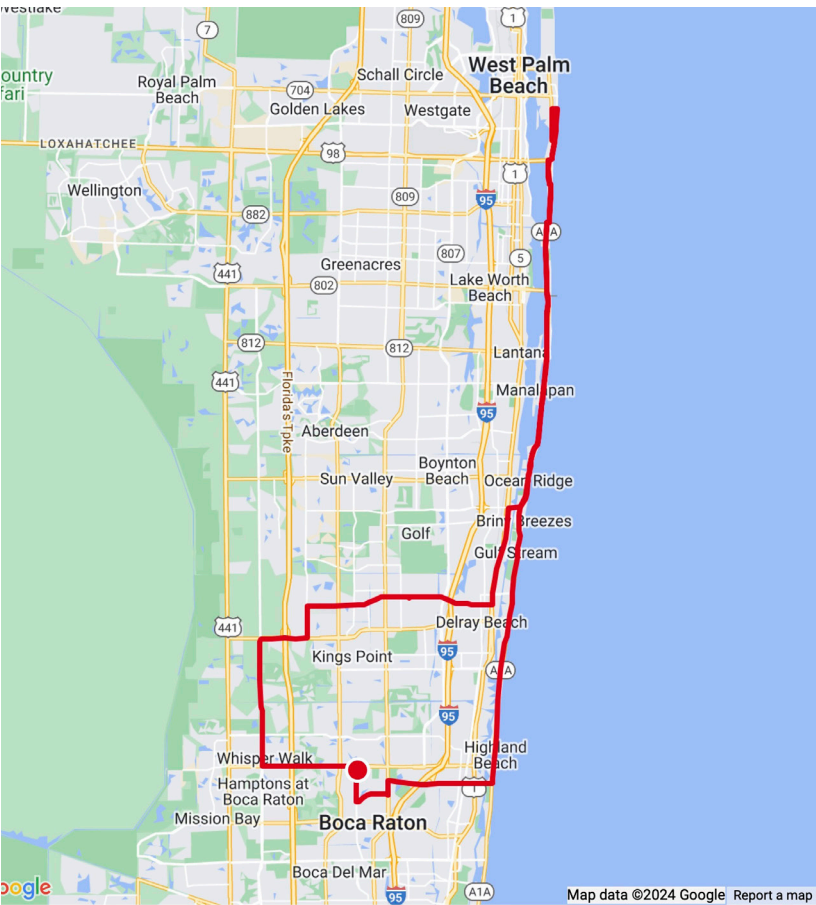

62 MILE ROUTE

FOR ROADSIDE HELP TEXT:
(561) 373-6762

62 MILE ROUTE

- 0.1 mi Turn Right on St. Andrews Blvd.
- 0.2 mi Turn Left on Yamato Rd.
- 3.2 mi Turn Right on Lyons Rd.
- 7.4 mi Turn Right on W. Atlantic Ave.
- 8.8 mi Turn Left on Hagen Ranch Rd.
- 9.9 mi Turn Right on Lake Ida Rd.
- 13.3 mi Rest Stop at West Park Baptist Church
- 16.1 mi Turn Left on US1/NE 6th Ave.
- 19.3 mi Turn Right on Woolbright Rd.
- 19.6 mi Turn Left on A1A
- 29.3 mi Rest Stop at Phipps Ocean Park
- 32.8 mi Turn Left on Hammon Ave.
- 32.9 mi Turn Left on South County Rd.
- 35.0 mi Turn Right on A1A
- 51.4 mi Rest Stop at Anchor Park
- 56.2 mi Turn Right on NE 40th St. / NE Spanish River Blvd.
- 59.6 mi Turn Left on N Military Trail
- 60.0 mi Turn Right on Potomac Rd.
- 61.0 mi Turn Right on S. Andrews Blvd.
- 62.0 mi Finish at Spanish River Church

FOR ROADSIDE HELP TEXT:
(561) 373-6762